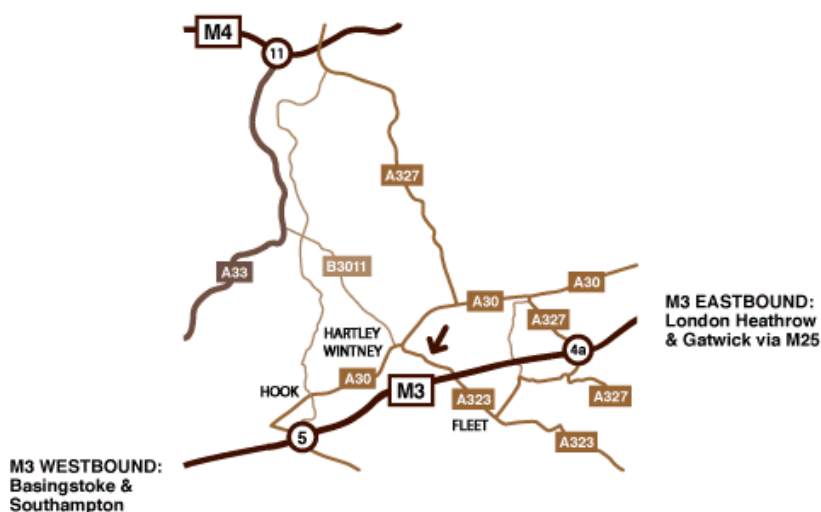

## From Gatwick Airport

- Leave the airport in the direction of M23. Leave the M23 at junction 8 and join the M25 (signposted Heathrow Airport).
- Leave the M25 at junction 12 and join the M3 (signposted Southampton).
- At junction 4a, leave M3 and take the slip road (A327), keep in the left hand lane towards Reading.
- At the roundabout, take the first exit (A327) and follow signs for the A30, passing the Gibraltar Barracks.
- At the next roundabout, take the 2nd exit (signposted A30). At the next roundabout turn left onto the A30 and follow signs to Hartley Wintney.
- On arrival into Hartley Wintney, turn left at the mini roundabout onto the Fleet Road (A323). The Elvetham is signposted one mile on the left, after a series of bends.