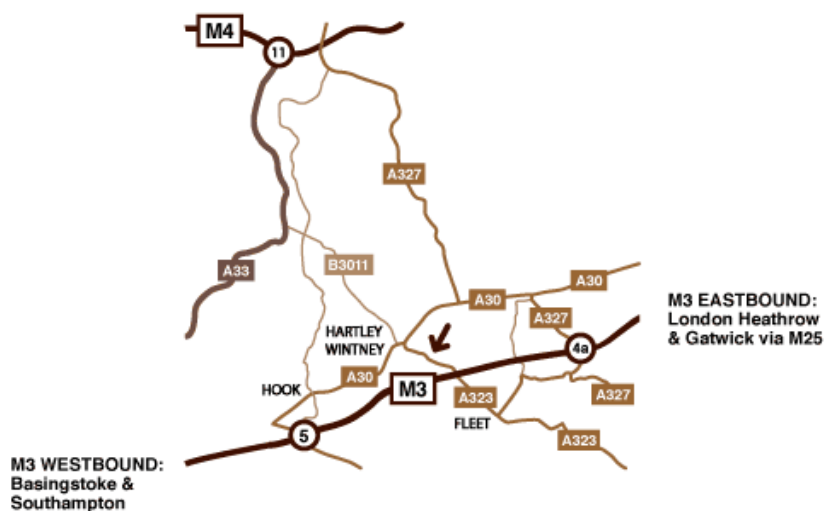

THE ELVETHAM HOTEL

Hartley Wintney · Hampshire · RG27 8AS
+44 (0)1252 844 871
enq@elvethamhotel.co.uk www.elvethamhotel.co.uk

From the Channel Ports and the South

- Travel north from either the A33 or M27 and join the M3 (signposted London).
- Leave the M3 at Junction 5 and at the roundabout take the 2nd exit (B3349) towards Hook.
- At the next roundabout, take the 2nd exit and follow the signs to the A30.
- At the next roundabout take the 3rd exit (A30) and follow the signs to Hartley Wintney.
- On arrival into Hartley Wintney, turn right at the 2nd mini roundabout onto the Fleet Road (A323).
- The Elvetham is signposted one mile up on the left, after a series of bends.