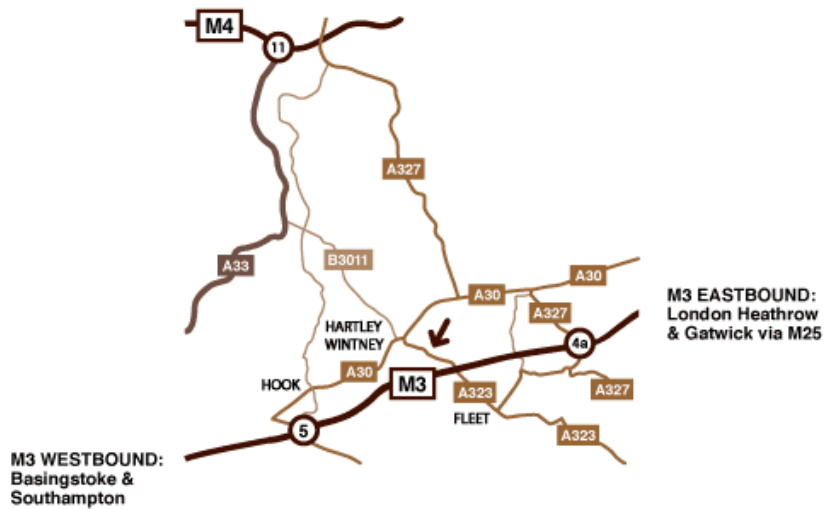

## From the West

- Leave the M3 at Junction 5 and at the roundabout take the 2<sup>nd</sup> exit (B3349) towards Hook.
- At the next roundabout, take the 2<sup>nd</sup> exit and follow the signs to the A30.
- At the next roundabout take the 3<sup>rd</sup> exit (A30) and follow the signs to Hartley Wintney.
- Turn right at the 2<sup>nd</sup> mini roundabout onto the Fleet Road (A323).
- The Elvetham is signposted one mile on the left, after a series of bends.