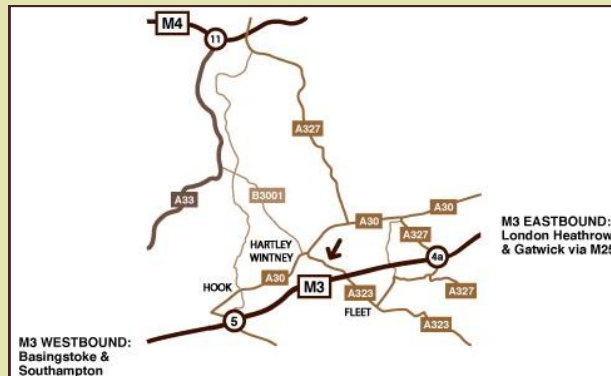

### LOCATION

Within 15 minutes of the M3 & M4 and 30 minutes from The M25.  
For a detailed map with directions visit [www.elvethamhotel.co.uk](http://www.elvethamhotel.co.uk).

[www.elvethamhotel.co.uk](http://www.elvethamhotel.co.uk) · HARTLEY WINTNEY, Hampshire, RG27 8AR