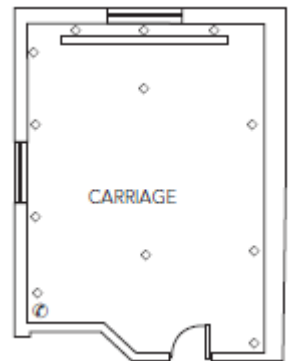

THE ELVETHAM

TRAINING & DEVELOPMENT

The Carriage Room – Training & Development Centre

Providing an open, airy space for up to 63 delegates, The Carriage Room is perfect for mid-size board meetings, training sessions, and team problem solving activities. This space comes fully equipped with magnetic walls and a large TV screen.

Dimensions: 6.56m x 9.70m **Area:** 54.32 sq metres

STYLE	CAPACITY
Boardroom	24
Classroom	35
Cabaret	34
Open U	27
Theatre	51

Hartley Wintney • Hampshire • RG27 8AS
www.elvethamhotel.co.uk 01252 847 233
events@elvethamhotel.co.uk