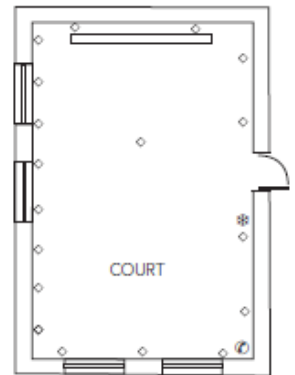

Dimensions: 6.56m x 9.70m **Area:** 54.32 sq metres

STYLE	CAPACITY
Boardroom	40
Classroom	45
Cabaret	50
Open U	33
Theatre	68

Hartley Wintney • Hampshire • RG27 8AS
www.elvethamhotel.co.uk 01252 847 233
events@elvethamhotel.co.uk